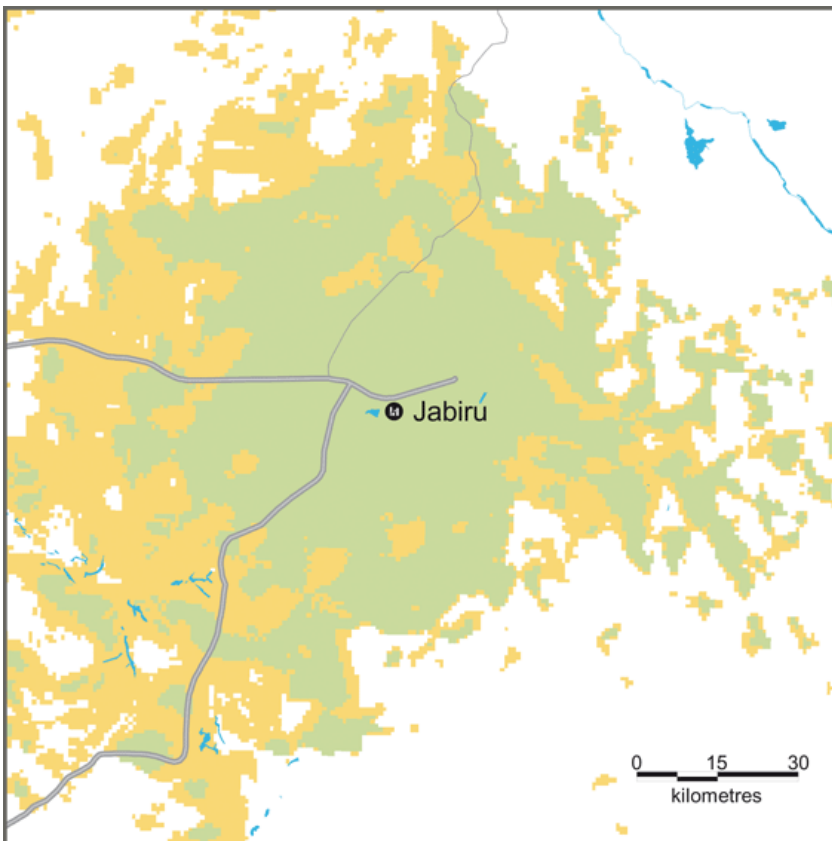

Network Coverage Maps – New South Wales

NSW State

ACT State

Network Coverage Maps – New South Wales

Newcastle

Central Coast

Network Coverage Maps – New South Wales

Hunter Valley

Wagga Wagga

Network Coverage Maps – New South Wales

Broken Hill

Network Coverage Maps – Victoria

VIC State

Network Coverage Maps – Victoria

Melbourne

Geelong

Network Coverage Maps – Victoria

Mornington Peninsula

Torquay / Lorne

Network Coverage Maps – Victoria

Bendigo

Albury

Network Coverage Maps – Victoria

Shepparton

National Roaming
Coverage

Network Coverage Maps – Northern Territory

Alice Springs

Jabiru

Network Coverage Maps – Northern Territory

Yulara

Katherine

Network Coverage Maps – Tasmania