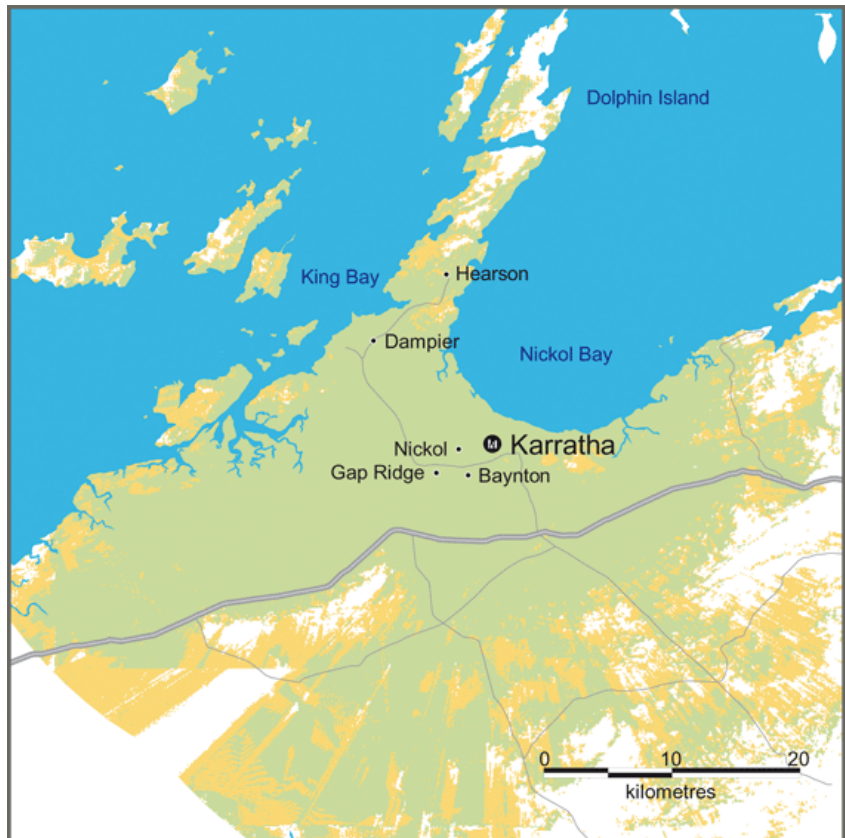

Network Coverage Maps – New South Wales

NSW State

ACT State

Network Coverage Maps – New South Wales

Newcastle

Central Coast

Network Coverage Maps – New South Wales

Hunter Valley

Wagga Wagga

Network Coverage Maps – New South Wales

Broken Hill

Network Coverage Maps – Victoria

VIC State

Network Coverage Maps – Victoria

Melbourne

Geelong

Network Coverage Maps – Victoria

Mornington Peninsula

Torquay / Lorne

Network Coverage Maps – Victoria

Bendigo

Albury

Network Coverage Maps – Victoria

Shepparton

Broome

Geraldton

Network Coverage Maps – Western Australia

Kalgoorlie

Karratha

Network Coverage Maps – Western Australia

Port Hedland

3G Coverage