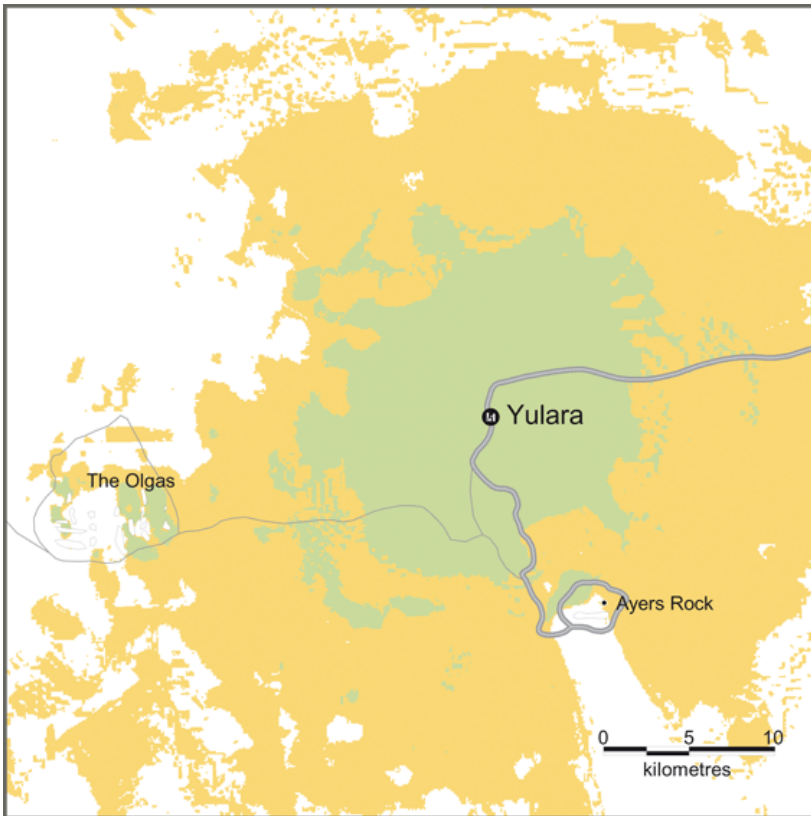

Wagga Wagga

Network Coverage Maps – New South Wales

Broken Hill

Network Coverage Maps – Victoria

VIC State

Network Coverage Maps – Victoria

Melbourne

Geelong

Network Coverage Maps – Victoria

Mornington Peninsula

Torquay / Lorne

Network Coverage Maps – Victoria

Bendigo

Albury

Network Coverage Maps – Victoria

Shepparton

National Roaming
Coverage

Network Coverage Maps – Northern Territory

Alice Springs

Jabiru

Network Coverage Maps – Northern Territory

Yulara

Katherine

Network Coverage Maps – Tasmania

TAS State

Hobart

Network Coverage Maps – Tasmania

Launceston

Burnie

Network Coverage Maps – Tasmania

Devonport

3G Coverage