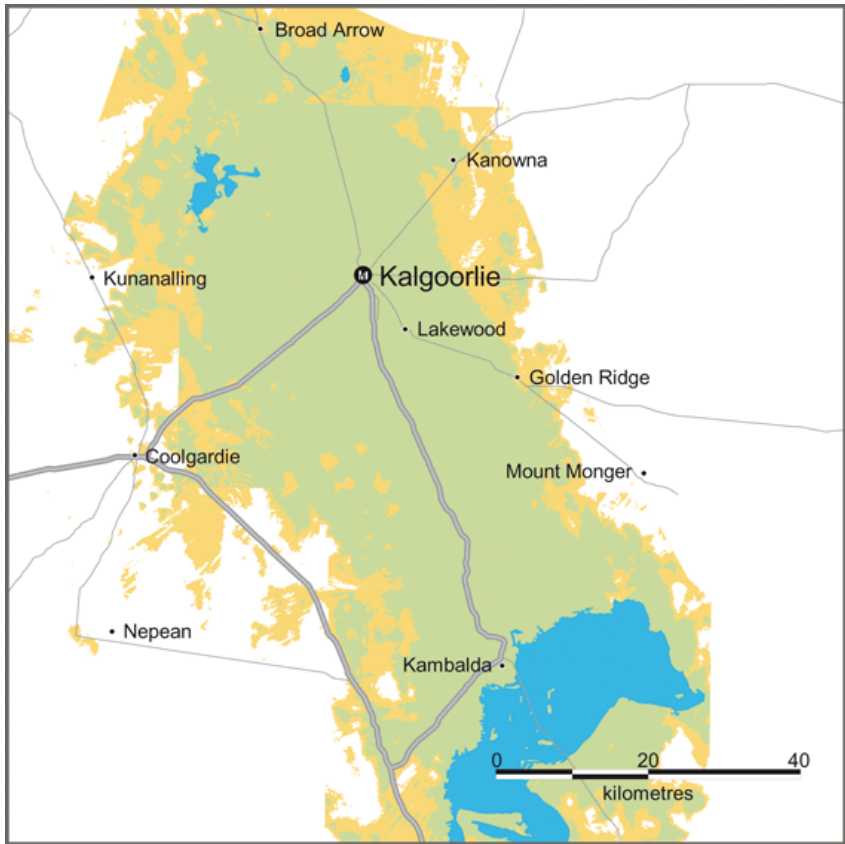

Wagga Wagga

Network Coverage Maps – New South Wales

Broken Hill

Network Coverage Maps – Victoria

VIC State

Network Coverage Maps – Victoria

Melbourne

Geelong

Network Coverage Maps – Victoria

Mornington Peninsula

Torquay / Lorne

Network Coverage Maps – Victoria

Bendigo

Albury

Network Coverage Maps – Victoria

Shepparton

Broome

Geraldton

Network Coverage Maps – Western Australia

Kalgoorlie

Karratha

Network Coverage Maps – Western Australia

Port Hedland

3G Coverage

National Roaming
Coverage

Network Coverage Maps – Northern Territory

Alice Springs

Jabiru

Network Coverage Maps – Northern Territory

Yulara

Katherine

Network Coverage Maps – Tasmania