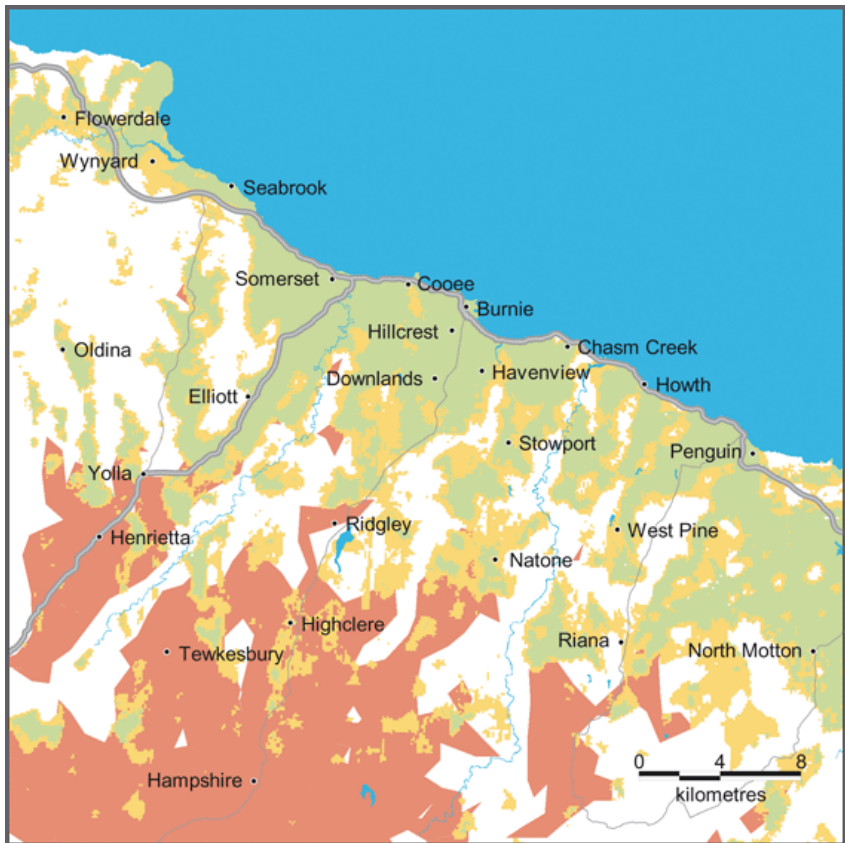

Wagga Wagga

Network Coverage Maps – New South Wales

Broken Hill

Network Coverage Maps – Victoria

VIC State

Network Coverage Maps – Victoria

Melbourne

Geelong

National Roaming
Coverage

Network Coverage Maps – Northern Territory

Alice Springs

Jabiru

Network Coverage Maps – Northern Territory

Yulara

Katherine

Network Coverage Maps – Tasmania

TAS State

Hobart

Network Coverage Maps – Tasmania

Launceston

Burnie

Network Coverage Maps – Tasmania

Devonport

3G Coverage