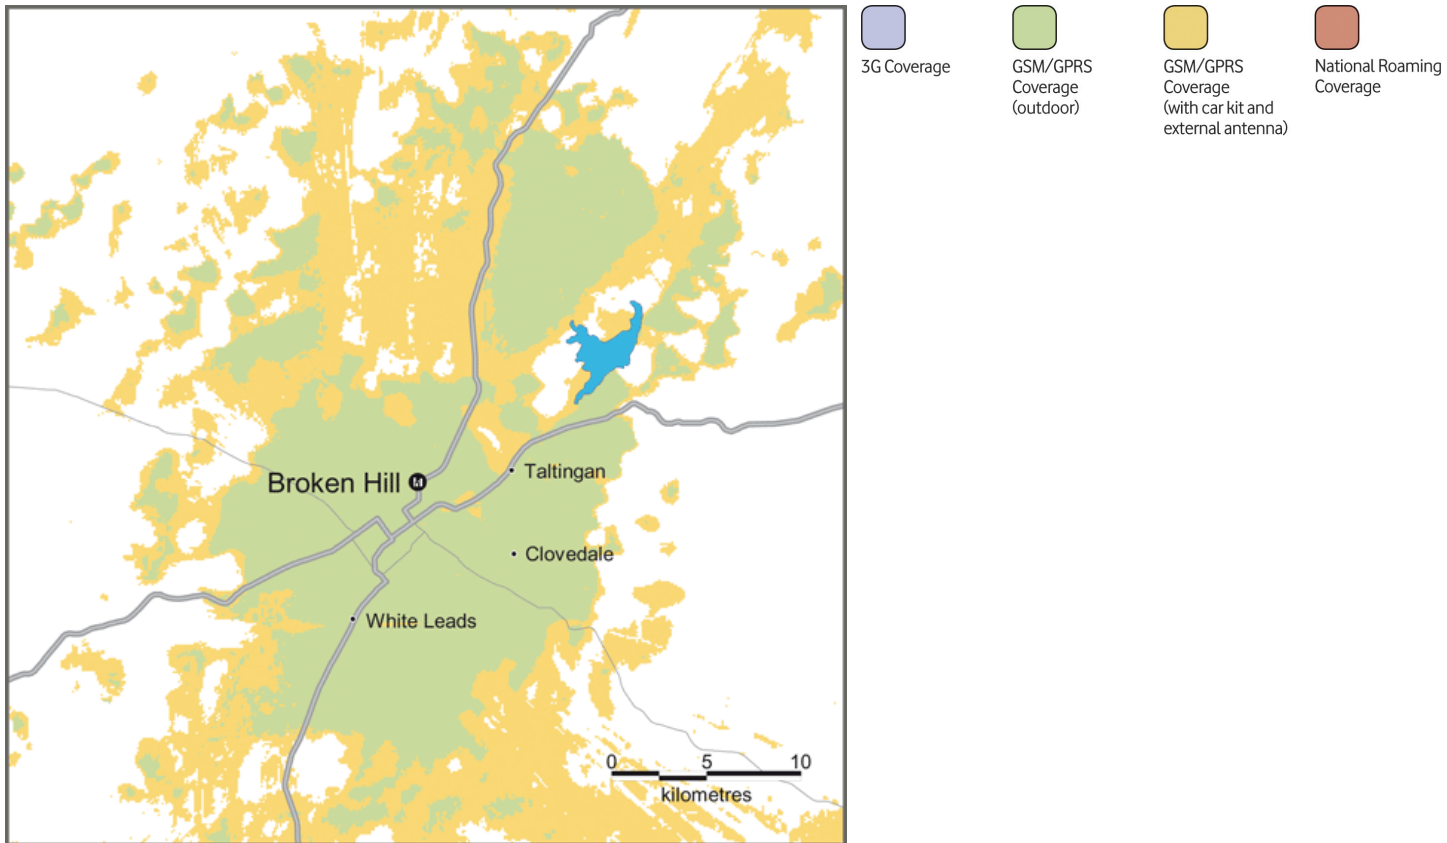

Network Coverage Maps – New South Wales

NSW State

ACT State

Network Coverage Maps – New South Wales

Newcastle

Central Coast

Network Coverage Maps – New South Wales

Hunter Valley

Wagga Wagga

Network Coverage Maps – New South Wales

Broken Hill

Network Coverage Maps – Victoria

VIC State

Network Coverage Maps – Victoria

Melbourne

Geelong

Network Coverage Maps – Victoria

Mornington Peninsula

Torquay / Lorne

Network Coverage Maps – Victoria

Bendigo

Albury

Network Coverage Maps – Victoria

Shepparton