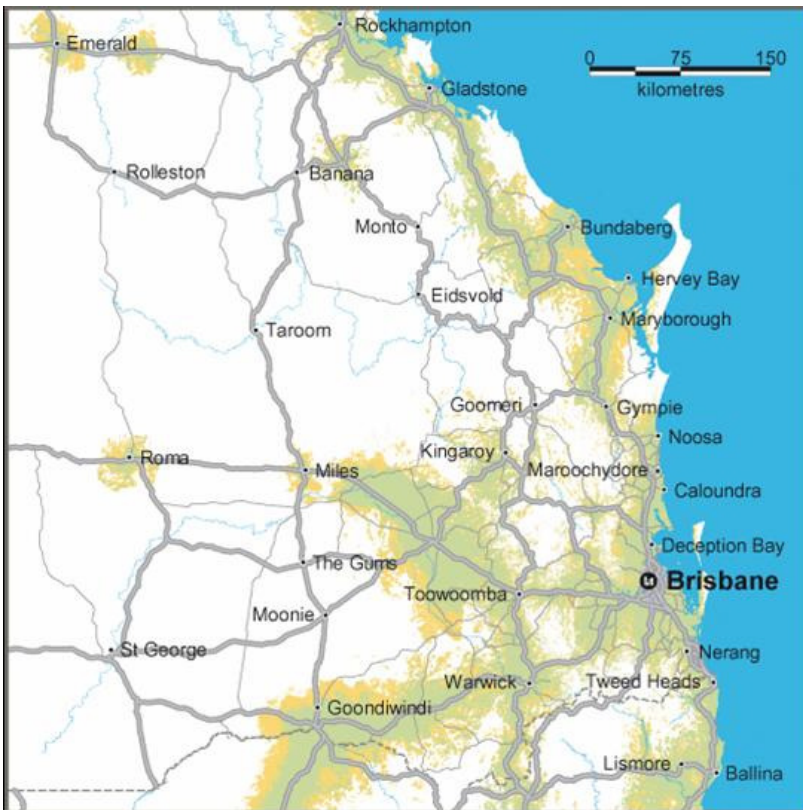

Wagga Wagga

Network Coverage Maps – New South Wales

Broken Hill

Network Coverage Maps – Victoria

VIC State

Network Coverage Maps – Victoria

Melbourne

Geelong

Network Coverage Maps – Victoria

Mornington Peninsula

Torquay / Lorne

Network Coverage Maps – Victoria

Bendigo

Albury

Network Coverage Maps – Victoria

Shepparton

Latrobe Valley

Network Coverage Maps – Queensland

Queensland State

Southern Queensland

Network Coverage Maps – Queensland

Northern Queensland

Brisbane and Gold Coast

Network Coverage Maps – Queensland

South Coast

Sunshine Coast

Network Coverage Maps – Queensland

Toowoomba

Townsville

Network Coverage Maps – Queensland

Gladstone

3G Coverage