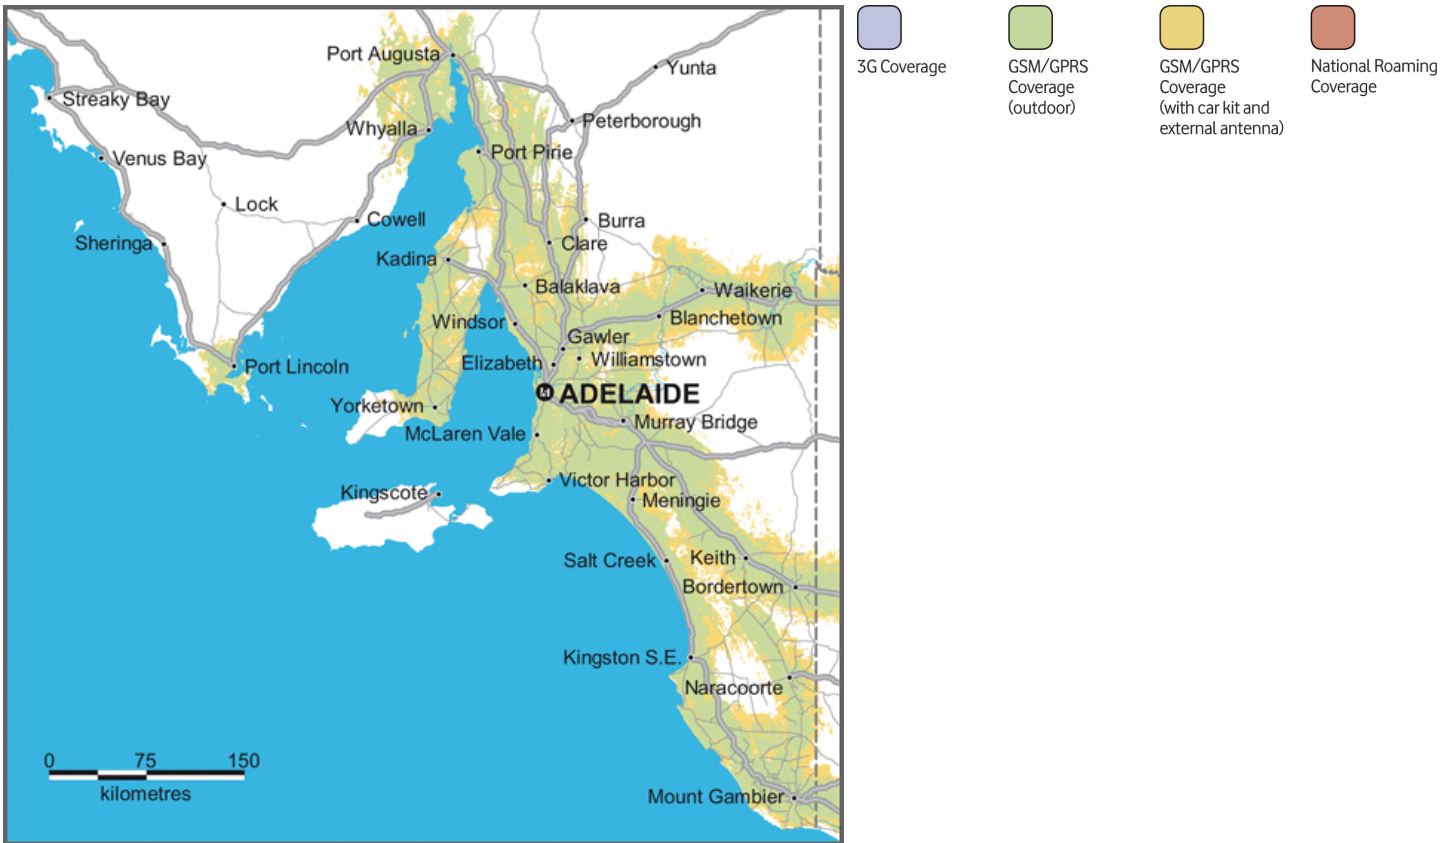

Wagga Wagga

Network Coverage Maps – New South Wales

Broken Hill

Network Coverage Maps – Victoria

VIC State

Network Coverage Maps – Victoria

Melbourne

Geelong

Network Coverage Maps – Victoria

Mornington Peninsula

Torquay / Lorne

Network Coverage Maps – Victoria

Bendigo

Albury

Network Coverage Maps – Victoria

Shepparton

National Roaming Coverage

Network Coverage Maps – South Australia

SA state

Network Coverage Maps – South Australia

Adelaide

Port Lincoln

Network Coverage Maps – South Australia

Riverland