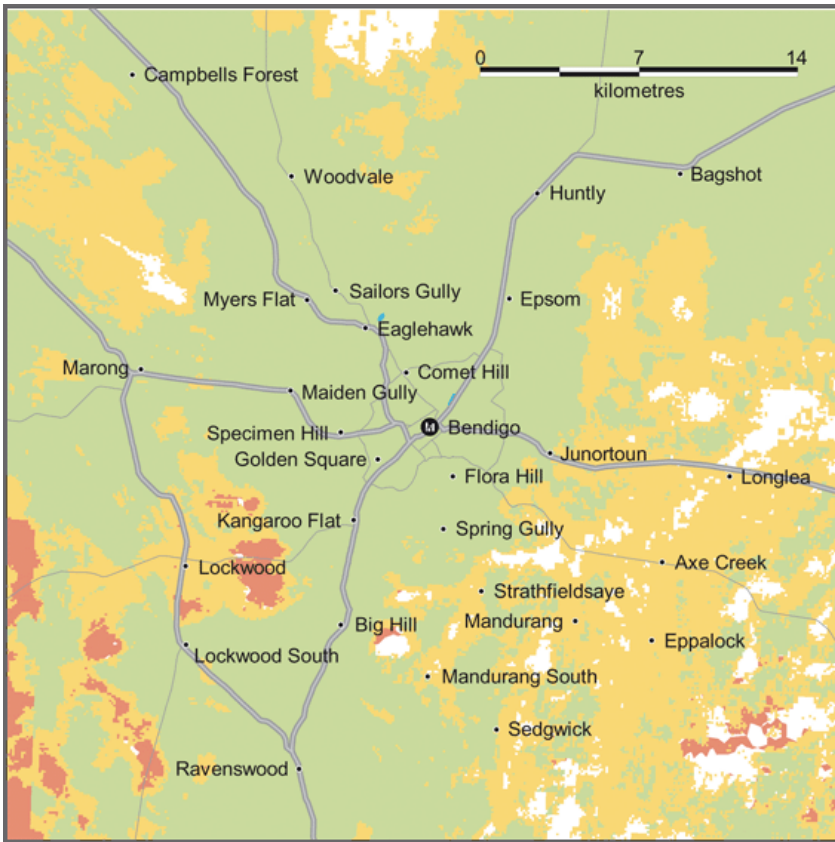

Wagga Wagga

Network Coverage Maps – New South Wales

Broken Hill

Network Coverage Maps – Victoria

VIC State

Network Coverage Maps – Victoria

Melbourne

Geelong

Network Coverage Maps – Victoria

Mornington Peninsula

Torquay / Lorne

Network Coverage Maps – Victoria

Bendigo

Albury

Network Coverage Maps – Victoria

Shepparton

Latrobe Valley

Network Coverage Maps – Queensland

Queensland State

Southern Queensland

Network Coverage Maps – Queensland

Northern Queensland

Brisbane and Gold Coast

Network Coverage Maps – Queensland

South Coast

Sunshine Coast

Network Coverage Maps – Queensland

Toowoomba

Townsville

Network Coverage Maps – Queensland

Gladstone

3G Coverage