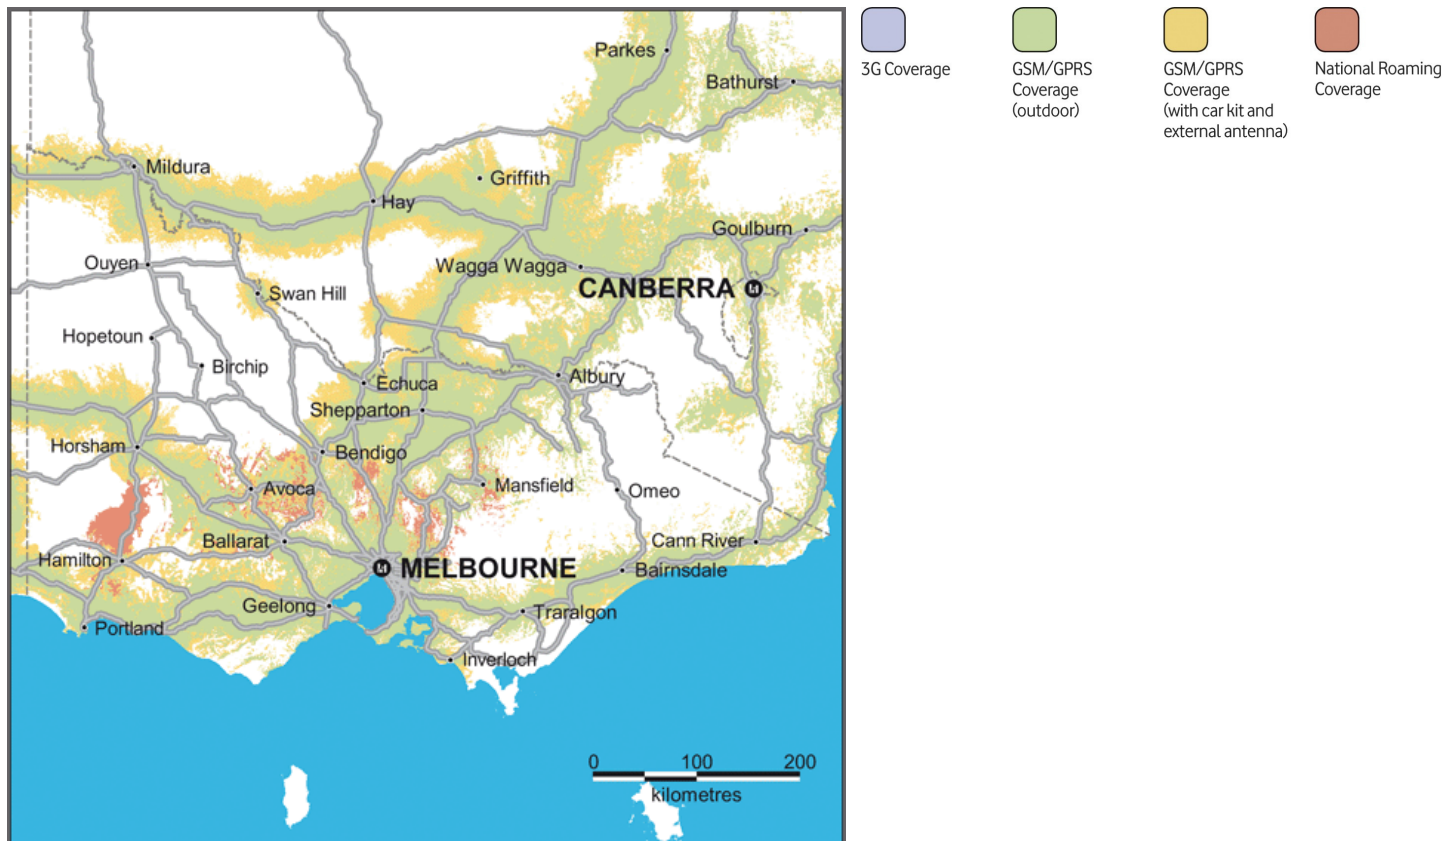

Network Coverage Maps – New South Wales

NSW State

ACT State

Network Coverage Maps – New South Wales

Newcastle

Central Coast

Network Coverage Maps – New South Wales

Hunter Valley

Wagga Wagga

Network Coverage Maps – New South Wales

Broken Hill

Network Coverage Maps – Victoria

VIC State

Network Coverage Maps – Victoria

Melbourne

Geelong

Network Coverage Maps – Victoria

Mornington Peninsula

Torquay / Lorne

Network Coverage Maps – Victoria

Bendigo

Albury

Network Coverage Maps – Victoria

Shepparton

Latrobe Valley

Network Coverage Maps – Queensland

Queensland State

Southern Queensland

Network Coverage Maps – Queensland

Northern Queensland

Brisbane and Gold Coast

Network Coverage Maps – Queensland