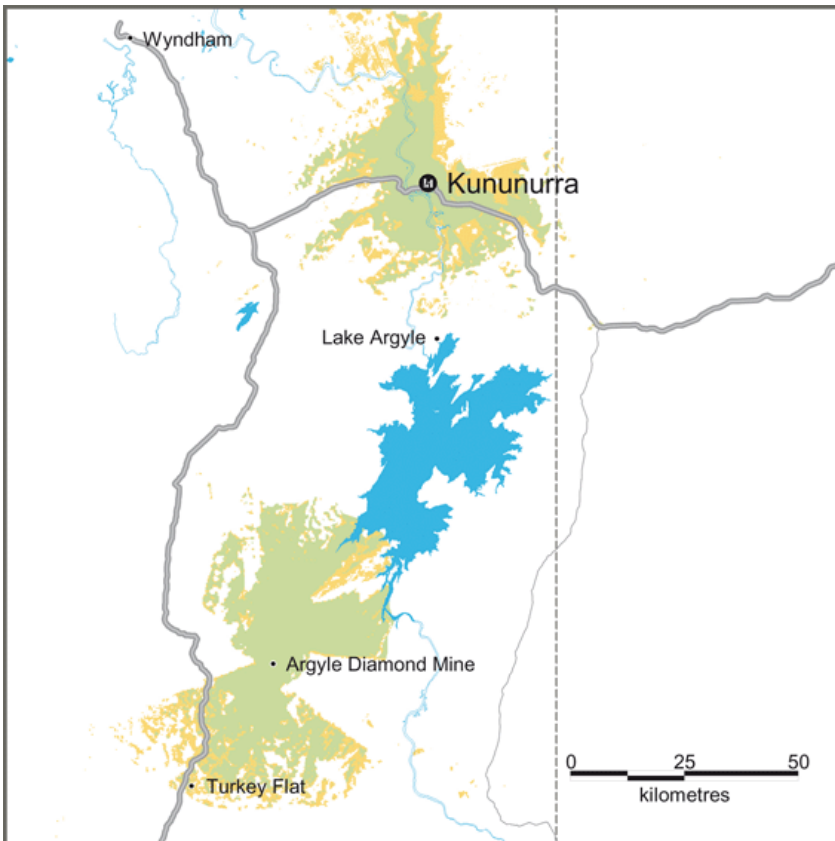

Network Coverage Maps – Western Australia

Kalbarri

Kununurra