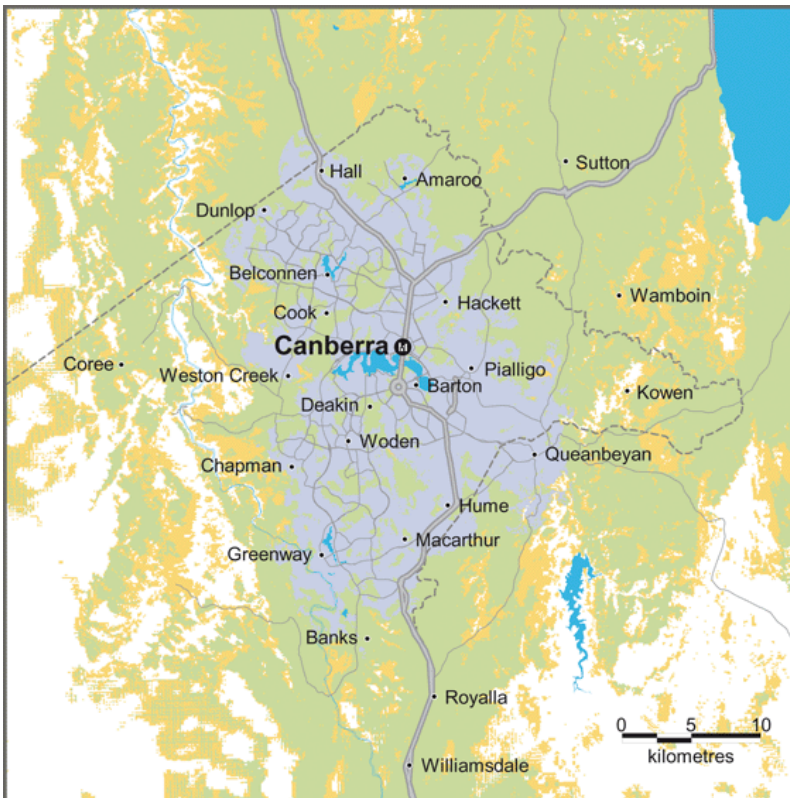

Network Coverage Maps – New South Wales

NSW State

ACT State

Network Coverage Maps – New South Wales

Newcastle

Central Coast

Network Coverage Maps – New South Wales

Hunter Valley

Wagga Wagga

Network Coverage Maps – New South Wales

Broken Hill

Network Coverage Maps – Victoria

VIC State

Network Coverage Maps – Victoria

Melbourne

Geelong

Network Coverage Maps – Victoria

Mornington Peninsula

Torquay / Lorne

Network Coverage Maps – Victoria

Bendigo

Albury

Network Coverage Maps – Victoria

Shepparton

TAS State

Hobart

Network Coverage Maps – Tasmania

Launceston

Burnie

Network Coverage Maps – Tasmania

Devonport

3G Coverage