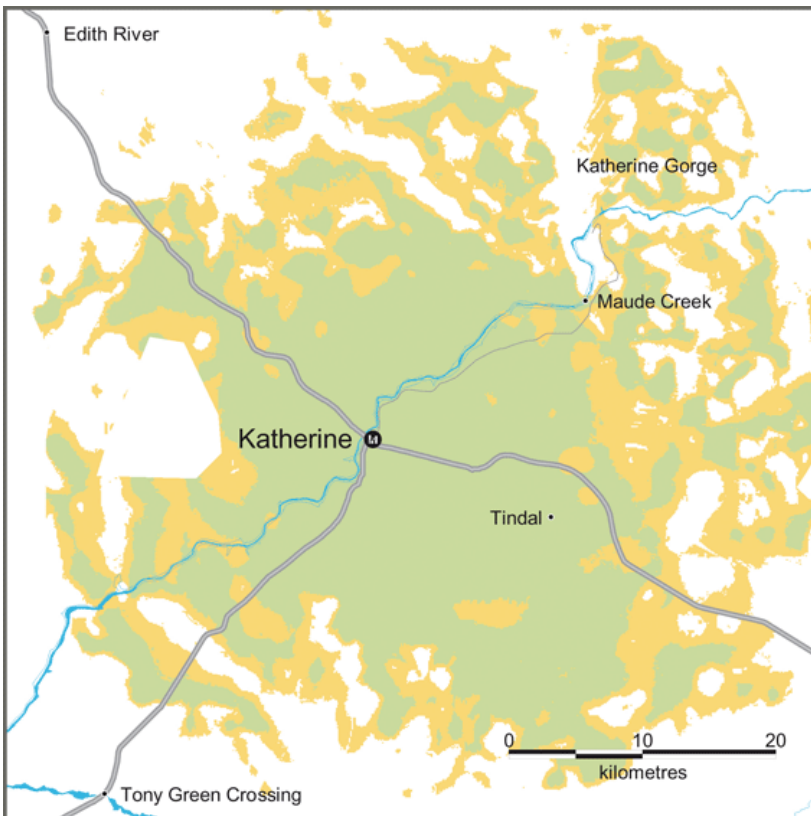

Network Coverage Maps – Victoria

Mornington Peninsula

Torquay / Lorne

Network Coverage Maps – Victoria

Bendigo

Albury

Network Coverage Maps – Victoria

Shepparton

National Roaming
Coverage

Network Coverage Maps – Northern Territory

Alice Springs

Jabiru

Network Coverage Maps – Northern Territory

Yulara

Katherine

Network Coverage Maps – Tasmania

TAS State

Hobart

Network Coverage Maps – Tasmania

Launceston

Burnie

Network Coverage Maps – Tasmania

Devonport

3G Coverage