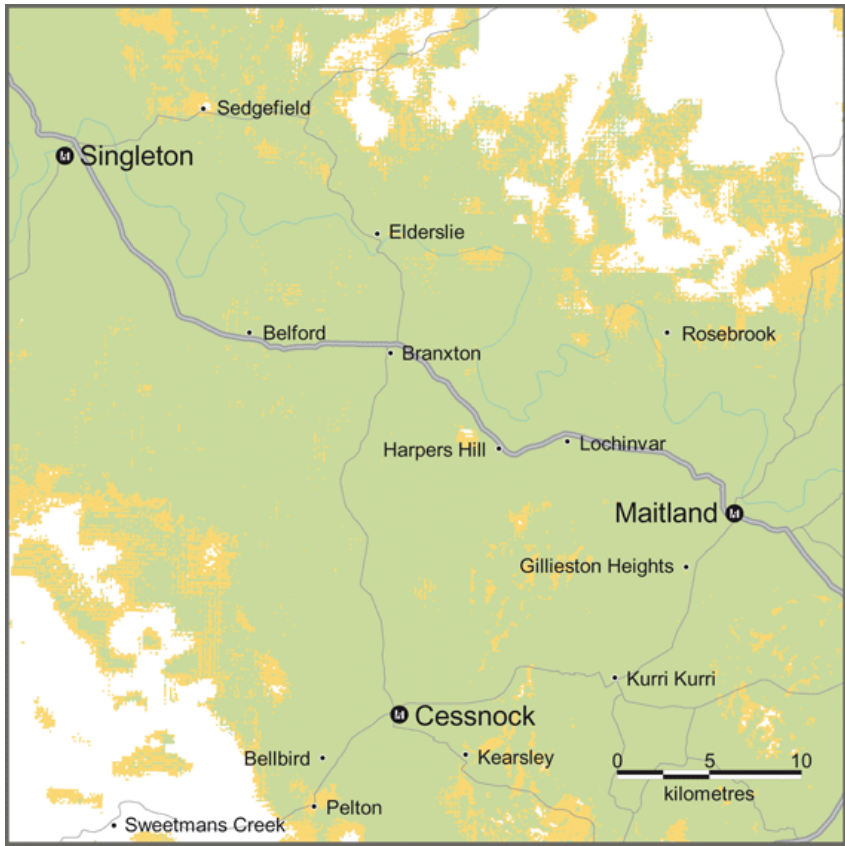

Network Coverage Maps – New South Wales

NSW State

ACT State

Network Coverage Maps – New South Wales

Newcastle

Central Coast

Network Coverage Maps – New South Wales

Hunter Valley

Wagga Wagga

Network Coverage Maps – New South Wales

Broken Hill

Network Coverage Maps – Victoria

VIC State

Network Coverage Maps – Victoria

Melbourne

Geelong

Network Coverage Maps – Victoria

Mornington Peninsula

Torquay / Lorne

Network Coverage Maps – Victoria

Bendigo

Albury

Network Coverage Maps – Victoria

Shepparton