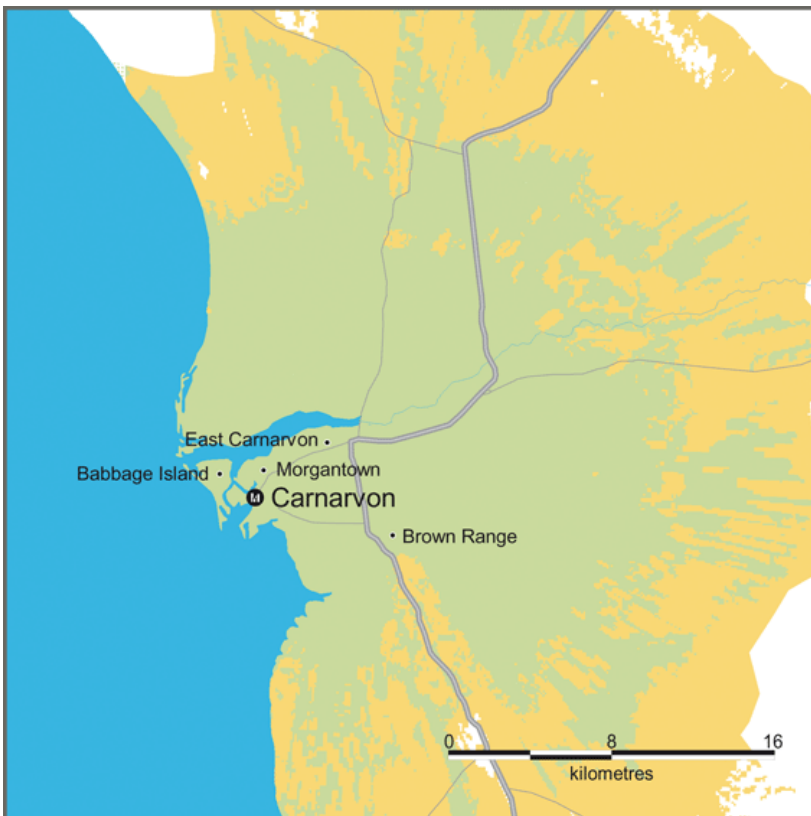

Carnarvon

3G Coverage

GSM/GPRS Coverage (outdoor)

GSM/GPRS Coverage (with car kit and external antenna)

National Roaming Coverage